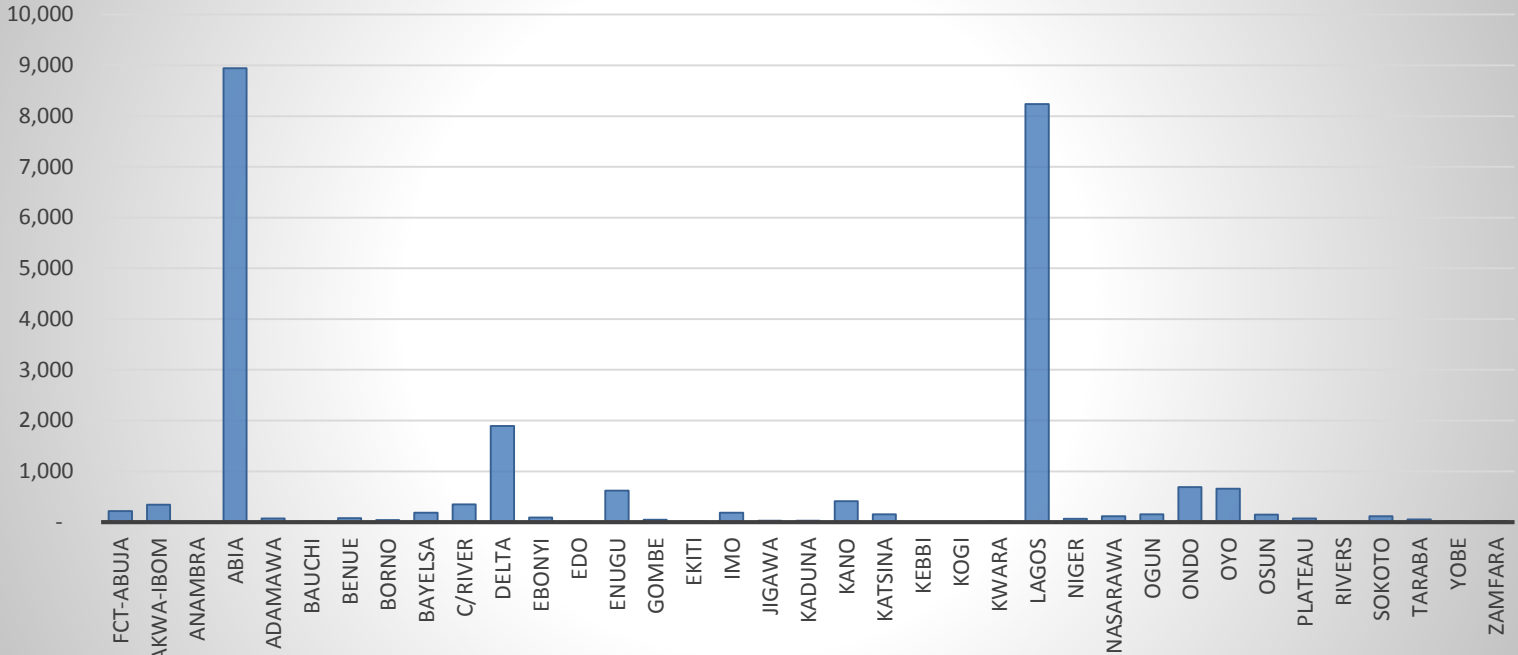

## CRIME(ASSAULT)

Source: Raadaa.com (2018)

- Abia state has the highest reported cases of assault in Nigeria with Lagos being the second and Delta state the third from the chart review above. The following states have no data on reported cases of assault at the time of this analysis; Anambra, Bauchi, Borno, Edo, Gombe, Ekiti, Jigawa, Kaduna, Kebbi, Kogi, Kwara, Rivers, Yobe and Zamfara. The rates of cases of assault in both Abia and Lagos states are more prevalent than the rest of the states combined.